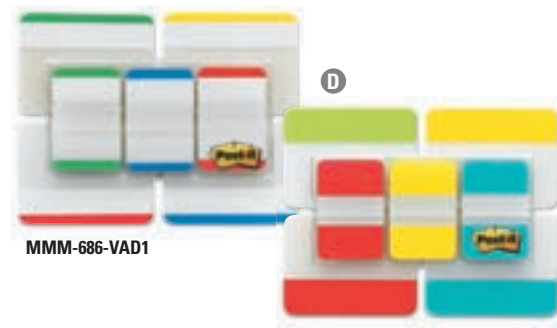

* MMM-686-1BB—Includes 6 each of bright green, orange, bright pink and bright yellow.
 MMM-686F-1—Includes 6 each of blue, green, red and yellow. MMM-686-PLOY—Includes 6 each of bright pink, limeade, orange and bright yellow. MMM-686-ALYR—Includes 6 each of aqua, lime yellow and red. MMM-686F-50WH3IN—Pop-up dispenser allows for easy access.

C 2" Angled Tabs Angled tabs for marking hanging file folders.

ID No.	Tab Width	Color	Qty.	Unit	Price
2" Color Bar					
19	MMM-686A-1BB	Bright	24	PK	4.88
20	MMM-686A1	Primary	24	PK	4.88
21	MMM-686A-50WH	White	50	PK	9.93
2" Solid Color					
22	MMM-686A-PLOY	Bright	24	PK	4.88
23	MMM-686A-ALYR	Primary	24	PK	4.88
24	MMM-686A-PWAV	Aqua; Pink; Violet; White	24	PK	4.88

MMM-686L-GBR

MMM-686L-PGO

MMM-686-1BB

MMM-686A-1

MMM-686A-PWAV

MMM-686-VAD1

MMM-686-VAD2

D Tabs Value Pack Self-stick note tabs organize notebooks and binders into sections. Includes a variety of colors and sizes for flexibility. Durable, writeable and repositionable. Great for planners and file folders. Sticks securely and removes cleanly.

ID No.	Tab Width	Color	Qty.	Unit	Price
Assorted Sizes —Includes 12 each 2" lined tabs in 4 colors, 22 each 1" lined tabs in 3 colors.					
25	MMM-686-VAD1	1"; 2" Assorted	114	PK	13.78
Assorted Sizes —Includes 12 each 2" solid tabs in 4 colors, 22 each 1" solid tabs in 3 colors.					
26	MMM-686-VAD2	1"; 2" Assorted	114	PK	13.78