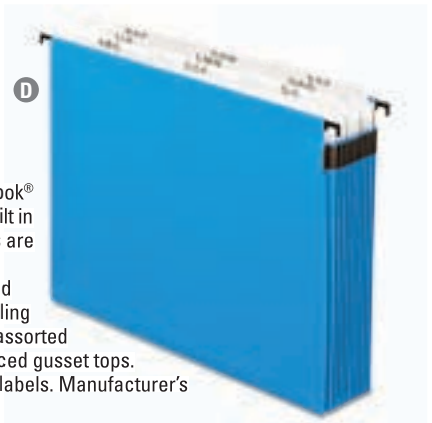

ID No.	Size	Color	Expansion	Qty.	Unit	Price
2 UNV-14160 *	Letter	Standard Green	3 1/2"	10	BX	54.02

* Acid Free. Contains 10% post-consumer recycled paper, 10% total recycled paper.

Pendaflex

C Premium Expanding Hanging File Pockets with Swing Hooks and Dividers Two file styles in one! Swing hooks fold away for desktop use, fold out to hang file in drawer. Four pockets with three tabs and blank white inserts for organizing. Reinforced with rip-proof tape at stress points. Cross bonded rip-proof gusset design. Laminated reinforced top. Red Fiber coated for water resistance; 14-pt. Manila-lined front and back. Manufacturer's lifetime guarantee.

ID No.	Size	Color	Expansion	Tab	Qty.	Unit	Price
3 ESS-45422 *	Letter	Red	3 1/2"	Tab Cut 1/8	5	BX	64.77
4 ESS-45423 *	Legal	Red	3 1/2"	Tab Cut 1/8	5	BX	69.36

* Acid Free. Contains 10% post-consumer recycled paper, 10% total recycled paper.

Pendaflex

D SureHook® Nine-Section Hanging Folder Features SureHook® technology with revolutionary built-in tension springs. Rods and hooks are stronger and sturdier with less bending. Folders stay on rails and slide with ease. Nine separate filing sections preprinted A-Z tabs in assorted positions. Rip-proof tape reinforced gusset tops. Includes 10 self-adhesive blank labels. Manufacturer's lifetime guarantee.

ID No.	Size	Color	Expansion	Tab	Qty.	Unit	Price
5 ESS-59225 *	Letter	Blue	3 1/2"	Tab Cut 1/8	1	EA	18.58

* Acid Free. Contains 10% post-consumer recycled paper, 10% total recycled paper.

E Hanging Flat File Jackets Closed on the sides to provide security for contents. Rod tips are coated for smooth gliding. Slotted front and back for index tabs. 11 pt. stock. Includes clear poly tabs and white inserts.