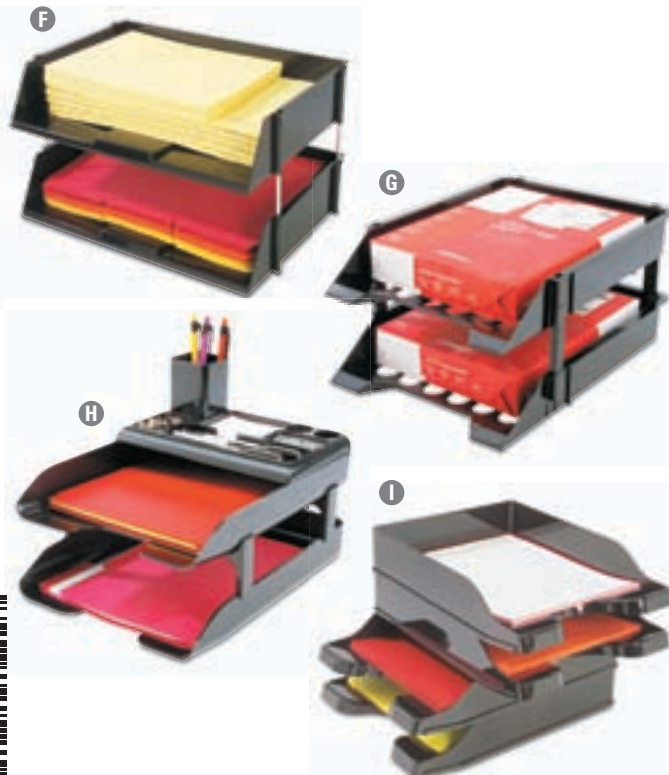

796

[A GUIDE TO OUR ICONS]

See page two for more information