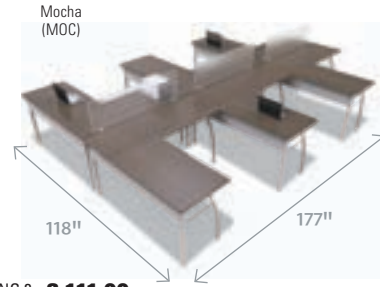

PREFERRED SETTING 2 **3,411.00**

Qty.	Item No.	Description
6	LIT-TR737MOC	L-Shaped Desk
3	LIT-TR721	Poly Carbonate Dividing Panel