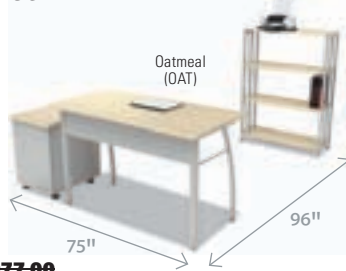

PREFERRED SETTINGS

PREFERRED SETTING 1 **977.00**

Qty.	Item No.	Description
1	LIT-TR742OAT	59" Basic Desk
1	LIT-TR738OAT	Box/File Pedestal
1	LIT-TR735OAT	Bookcase

PREFERRED SETTING 2 **3,411.00**

Qty.	Item No.	Description
6	LIT-TR737MOC	L-Shaped Desk
3	LIT-TR721	Poly Carbonate Dividing Panel