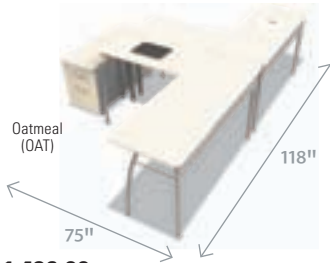

PREFERRED SETTINGS

PREFERRED SETTING 1 **977.00**

Qty.	Item No.	Description
1	LIT-TR742OAT	59" Basic Desk
1	LIT-TR738OAT	Box/File Pedestal
1	LIT-TR735OAT	Bookcase

PREFERRED SETTING 2 **3,411.00**

Qty.	Item No.	Description
6	LIT-TR737MOC	L-Shaped Desk
3	LIT-TR721	Poly Carbonate Dividing Panel