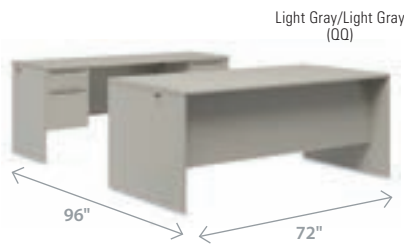

PREFERRED SETTINGS

PREFERRED SETTING 1 **2,404.00**

Qty.	Item No.	Description
1	HON-38292LCL	Single Pedestal Desk
1	HON-38215RCL	Right Return

PREFERRED SETTING 2 **4,050.00**

Qty.	Item No.	Description
1	HON-38180NS	72" Double Pedestal Desk
1	HON-38854NS	72" Credenza with Kneespace
1	HON-38244NS	72" Stack-on Open Shelf
1	HON-38249S	Flipper Doors (Pair)