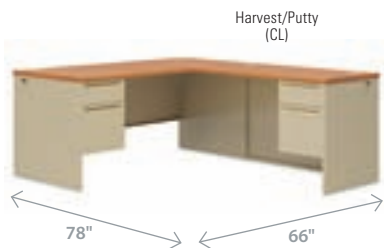

PREFERRED SETTINGS

PREFERRED SETTING 1 **2,404.00**

Qty.	Item No.	Description
1	HON-38292LCL	Single Pedestal Desk
1	HON-38215RCL	Right Return

PREFERRED SETTING 2 **4,050.00**

Qty.	Item No.	Description
1	HON-38180NS	72" Double Pedestal Desk
1	HON-38854NS	72" Credenza with Kneespace
1	HON-38244NS	72" Stack-on Open Shelf
1	HON-38249S	Flipper Doors (Pair)