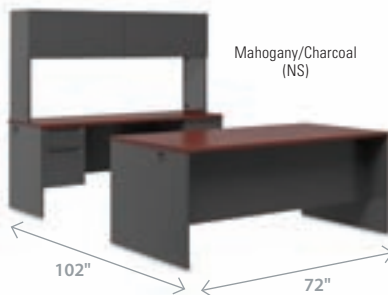

PREFERRED SETTINGS

PREFERRED SETTING 1 **2,404.00**

Qty.	Item No.	Description
1	HON-38292LCL	Single Pedestal Desk
1	HON-38215RCL	Right Return

PREFERRED SETTING 2 **4,050.00**

Qty.	Item No.	Description
1	HON-38180NS	72" Double Pedestal Desk
1	HON-38854NS	72" Credenza with Kneespace
1	HON-38244NS	72" Stack-on Open Shelf
1	HON-38249S	Flipper Doors (Pair)