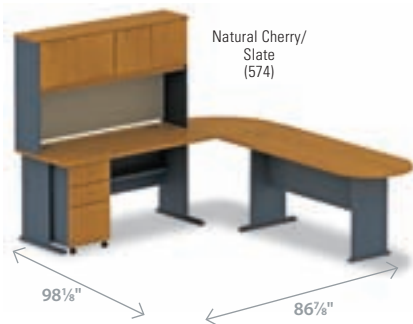

PREFERRED SETTINGS

**Ideal for Small Spaces**

**PREFERRED SETTING 1 1,730.00**

Qty.	Item No.	Description
1	BSH-WC90460A	<b>60"W Desk</b>
1	BSH-WC94461	<b>60"W Overhead</b>
1	BSH-WC94453SU	<b>Mobile Pedestal (B/B/F) Assembled</b>

**PREFERRED SETTING 2 2,297.00**

Qty.	Item No.	Description
1	BSH-WC57460	<b>60"W Desk</b>
1	BSH-WC57461	<b>60"W Overhead</b>
1	BSH-WC57471	<b>72"W Universal Freestanding Peninsula</b>
1	BSH-WC57429	<b>27"W Corner Connector</b>
1	BSH-WC57453SU	<b>Mobile Pedestal (B/B/F) Assembled</b>