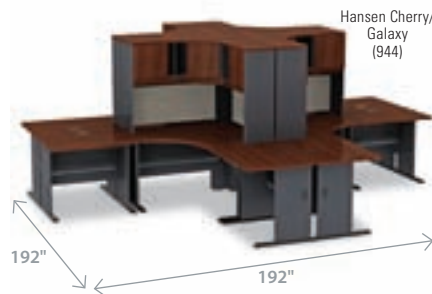

PREFERRED SETTINGS

**Ideal for Small Spaces**

**PREFERRED SETTING 1 1,730.00**

Qty.	Item No.	Description
1	BSH-WC90460A	<b>60"W Desk</b>
1	BSH-WC94461	<b>60"W Overhead</b>
1	BSH-WC94453SU	<b>Mobile Pedestal (B/B/F) Assembled</b>

**PREFERRED SETTING 2 2,297.00**

Qty.	Item No.	Description
1	BSH-WC57460	<b>60"W Desk</b>
1	BSH-WC57461	<b>60"W Overhead</b>
1	BSH-WC57471	<b>72"W Universal Freestanding Peninsula</b>
1	BSH-WC57429	<b>27"W Corner Connector</b>
1	BSH-WC57453SU	<b>Mobile Pedestal (B/B/F) Assembled</b>