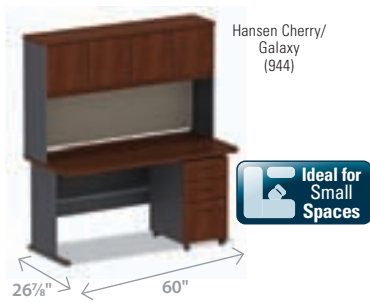

PREFERRED SETTINGS

**Ideal for Small Spaces**

**PREFERRED SETTING 1 1,730.00**

Qty.	Item No.	Description
1	BSH-WC90460A	<b>60"W Desk</b>
1	BSH-WC94461	<b>60"W Overhead</b>
1	BSH-WC94453SU	<b>Mobile Pedestal (B/B/F) Assembled</b>

**PREFERRED SETTING 2 2,297.00**

Qty.	Item No.	Description
1	BSH-WC57460	<b>60"W Desk</b>
1	BSH-WC57461	<b>60"W Overhead</b>
1	BSH-WC57471	<b>72"W Universal Freestanding Peninsula</b>
1	BSH-WC57429	<b>27"W Corner Connector</b>
1	BSH-WC57453SU	<b>Mobile Pedestal (B/B/F) Assembled</b>