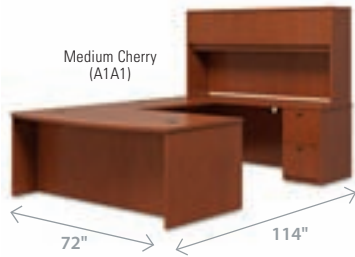

PREFERRED SETTINGS