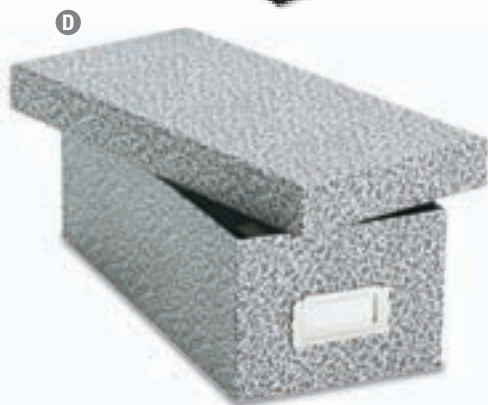

877-816-8767

new

new

A Collapsible Index Card File Box Durable index card file is easy to assemble—just snap together and begin filing. Sturdy black fiberboard with a water-resistant laminate. Steel corners. Chrome label holder on front.

ID No.	For Card Size	Card Capacity	W x D x H	Color	Unit	Price
1 IDE-SNS01573	3" x 5"	1,000	5 $\frac{3}{8}$ " x 9" x 3 $\frac{1}{4}$ "	Black	EA	6.79
2 IDE-SNS01577	4" x 6"	1,000	6 $\frac{3}{8}$ " x 9" x 4 $\frac{1}{4}$ "	Black	EA	8.29
3 IDE-SNS01647	5" x 8"	1,000	8 $\frac{3}{8}$ " x 9" x 5 $\frac{1}{4}$ "	Black	EA	9.79

ADVANTUS.

B Super Stacker Storage Boxes Plastic box holds index cards, office supplies, craft supplies and much more.

ID No.	For Card Size	Card Capacity	W x D x H	Color	Unit	Price
4 AVT-40308	3" x 5"	400	5 $\frac{1}{4}$ " x 3 $\frac{1}{4}$ " x 3 $\frac{1}{4}$ "	Blue	EA	3.29
5 AVT-40307	3" x 5"	400	5 $\frac{1}{4}$ " x 3 $\frac{1}{4}$ " x 3 $\frac{1}{4}$ "	Clear	EA	3.29
6 AVT-40306	4" x 6"	500	6 $\frac{1}{4}$ " x 4 $\frac{1}{4}$ " x 4 $\frac{1}{4}$ "	Blue	EA	4.49
7 AVT-40305	4" x 6"	500	6 $\frac{1}{4}$ " x 4 $\frac{1}{4}$ " x 4 $\frac{1}{4}$ "	Clear	EA	4.49

Oxford

C Reinforced Board Card File with Pull Drawer Slide out the drawer for quick access to cards stored in this sturdy reinforced board card file. Features a metal finish front pull handle and label holder. Adjustable steel follower block.