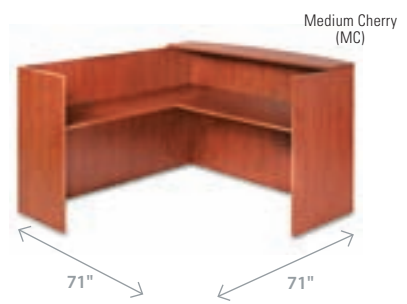

PREFERRED SETTINGS

PREFERRED SETTING 1 **1,535.00**

Qty.	Item No.	Description
1	ALE-VA27-7236MY	<b>D-Top Desk</b>
1	ALE-VA35-4824MY	<b>48" Reversible Return/Bridge Shell</b>
1	ALE-VA25-7224MY	<b>72" Credenza</b>
1	ALE-VA26-7212MY	<b>Organizer Hutch</b>
1	ALE-VA55-2222MY	<b>Hanging Box/File Pedestal</b>