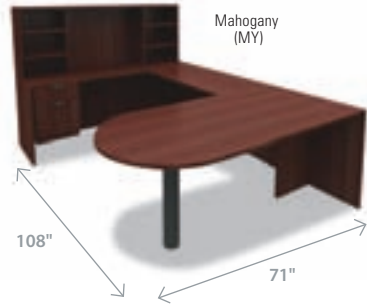

PREFERRED SETTINGS

PREFERRED SETTING 1 **1,535.00**

Qty.	Item No.	Description
1	ALE-VA27-7236MY	<b>D-Top Desk</b>
1	ALE-VA35-4824MY	<b>48" Reversible Return/Bridge Shell</b>
1	ALE-VA25-7224MY	<b>72" Credenza</b>
1	ALE-VA26-7212MY	<b>Organizer Hutch</b>
1	ALE-VA55-2222MY	<b>Hanging Box/File Pedestal</b>

PREFERRED SETTING 2 **1,216.00**

Qty.	Item No.	Description
1	ALE-VA27-7236MC	<b>D-Top Desk</b>
1	ALE-VA35-3624MC	<b>36" Reversible Return/Bridge</b>
1	ALE-VA26-7212MC	<b>Organizer Hutch</b>
1	ALE-VA55-2222MC	<b>Hanging Box/File Pedestal</b>