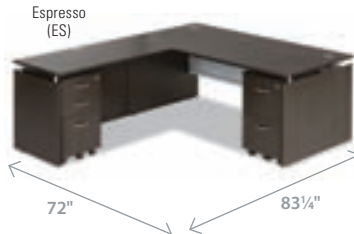

PREFERRED SETTINGS

Qty.	Item No.	Description
1	ALE-SE217236MP	Straight Front Desk Shell
1	ALE-SE257224MP	Credenza Shell
1	ALE-SE267215MP	Hutch with Sliding Doors
1	ALE-SE234824MP	Reversible Return/Bridge Shell
1	ALE-SE531620MP	Mobile Box/Box/File Pedestal

PREFERRED SETTING 2 **1,624.00**

Qty.	Item No.	Description
1	ALE-SE217236ES	Straight Front Desk Shell
1	ALE-SE234824ES	Reversible Return/Bridge Shell
1	ALE-SE521620ES	Mobile File/File Pedestal
1	ALE-SE531620ES	Mobile Box/Box/File Pedestal

Qty.	Item No.	Description
1	ALE-SE216630MP	Straight Front Desk Shell
1	ALE-SE551622MP	Hanging Box/File Pedestal
1	ALE-SE256624MP	Credenza Shell

SETTING COMPONENTS Build your own configuration. Mix-and-match components are sold below.