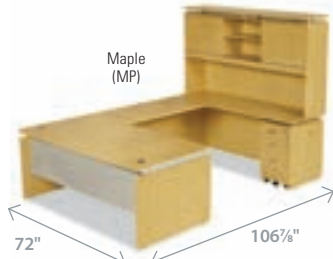

PREFERRED SETTINGS

PREFERRED SETTING 1 **2,387.00**

Qty.	Item No.	Description
1	ALE-SE217236MP	Straight Front Desk Shell
1	ALE-SE257224MP	Credenza Shell
1	ALE-SE267215MP	Hutch with Sliding Doors
1	ALE-SE234824MP	Reversible Return/Bridge Shell
1	ALE-SE531620MP	Mobile Box/Box/File Pedestal