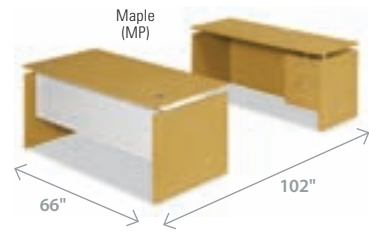

PREFERRED SETTINGS

PREFERRED SETTING 1 **2,387.00**

Qty.	Item No.	Description
1	ALE-SE217236MP	Straight Front Desk Shell
1	ALE-SE257224MP	Credenza Shell
1	ALE-SE267215MP	Hutch with Sliding Doors
1	ALE-SE234824MP	Reversible Return/Bridge Shell
1	ALE-SE531620MP	Mobile Box/Box/File Pedestal