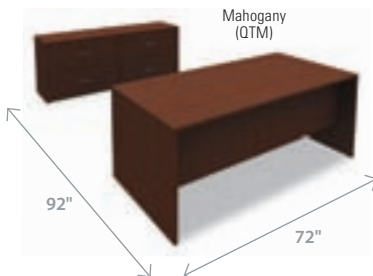

PREFERRED SETTINGS

877-816-8767

PREFERRED SETTING 1 **2,788.00**

Qty.	Item No.	Description
1	GLB-G3060DPQTM	<b>Double Pedestal Desk</b>
1	GLB-G2066CKQTM	<b>66" Kneespace Credenza</b>
1	GLB-G66HOCBQTM	<b>Hutch</b>
1	GLB-GD00R66QTM	<b>Doors for Hutch</b>