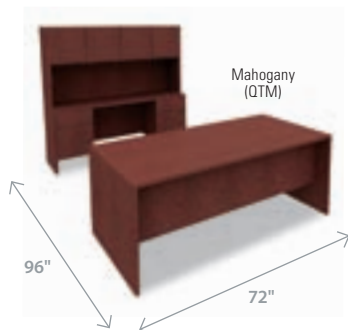

PREFERRED SETTINGS

877-816-8767

PREFERRED SETTING 1 **2,788.00**

Qty.	Item No.	Description
1	GLB-G3060DPQTM	<b>Double Pedestal Desk</b>
1	GLB-G2066CKQTM	<b>66" Kneespace Credenza</b>
1	GLB-G66HOCBQTM	<b>Hutch</b>
1	GLB-GD00R66QTM	<b>Doors for Hutch</b>