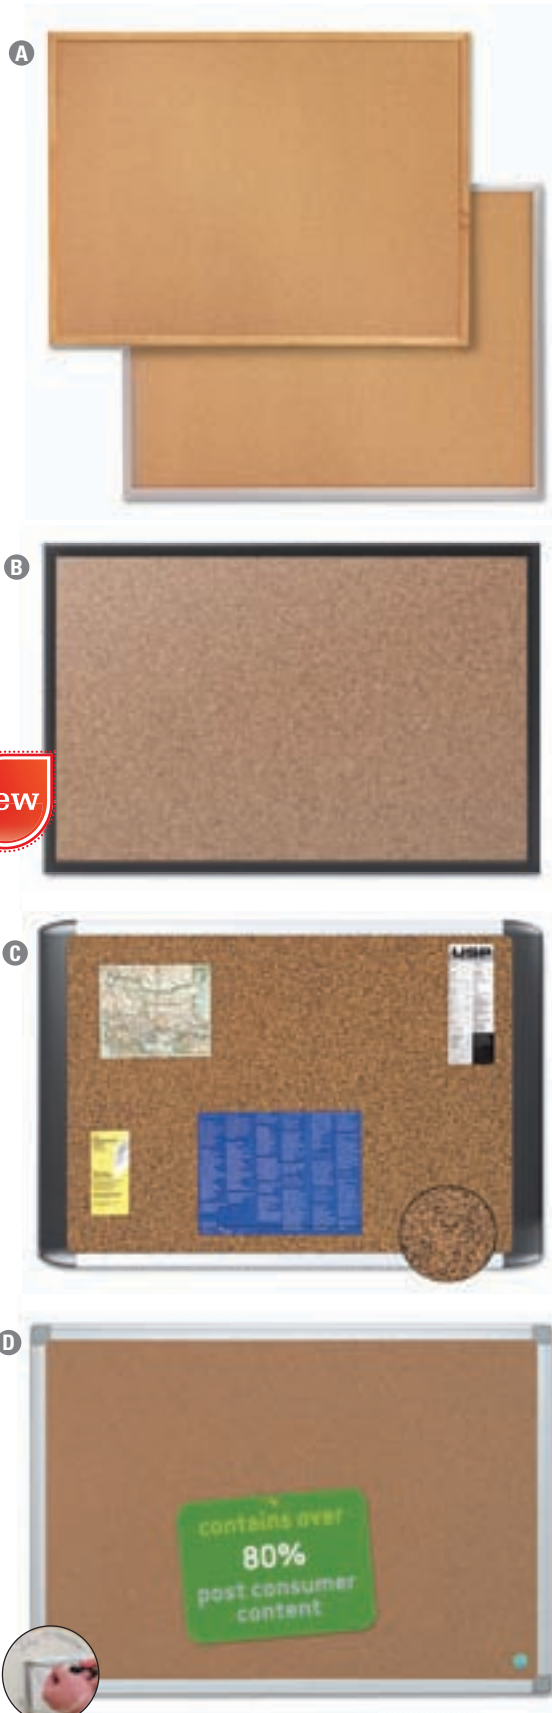

ID No.	W x H	Frame Color	Shpg. Wt.	Unit	Price
20 BVC-MV1030501*	36" x 24"	Silver/Black	9 lbs.	EA	72.95
21 BVC-MV1050501*	48" x 36"	Silver/Black	17 lbs.	EA	105.95
22 BVC-MV1270501*	72" x 48"	Silver/Black	28 lbs.	EA	283.95

* ISO 9001-2000.

D Earth Cork Board Basic and straightforward, our cork boards offer efficient and versatile solutions for office and business communication. Durable, resilient cork board has a stylish frame. Board is 97% recyclable. Ideal for intensive use. Fastening kit included. Includes board and fastening kit.

ID No.	W x H	Frame Color	Shpg. Wt.	Unit	Price
23 BVC-CA021790*	24" x 18"	Silver	4 lbs.	EA	59.99
24 BVC-SB0420001233*	36" x 24"	Oak	10 lbs.	EA	64.99
25 BVC-CA031790*	36" x 24"	Silver	10 lbs.	EA	69.99
26 BVC-SB0720001233*	48" x 36"	Oak	13 lbs.	EA	114.99
27 BVC-CA051790*	48" x 36"	Silver	13 lbs.	EA	109.99
28 BVC-SB1420001233*	72" x 48"	Oak	25 lbs.	EA	249.99
29 BVC-CA271790*	72" x 48"	Silver	25 lbs.	EA	259.99

* ISO 9001-2000.

BVC-CA021790, BVC-CA031790, BVC-CA051790, BVC-CA271790—Contains 80% post-consumer recycled content, 80% total recycled content.

BVC-SB0420001233, BVC-SB0720001233, BVC-SB1420001233—Contains 60% post-consumer recycled content, 60% total recycled content.

Prices subject to change without notice. Visit our website for the latest pricing and product information.