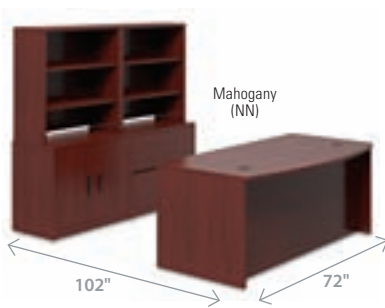

PREFERRED SETTINGS

PREFERRED SETTING 1 **3,189.00**

Qty.	Item No.	Description
1	HON-10593CC	<b>72" Rectangle Top Double Pedestal Desk</b>
1	HON-10543CC	<b>72" Credenza with Kneespace</b>
1	HON-10534CC	<b>72" Stack-on Storage</b>

PREFERRED SETTING 2 **3,863.00**

Qty.	Item No.	Description
1	HON-10595NN	<b>Bow Top Double Pedestal Desk</b>
1	HON-10563NN	<b>Lateral File</b>
1	HON-105291NN	<b>Storage Cabinet with Doors</b>
2	HON-105292NN	<b>Bookcase Hutch</b>

PREFERRED SETTING 3 **2,317.00**

Qty.	Item No.	Description
1	HON-10593NN	<b>Rectangle Top Double Pedestal Desk</b>
1	HON-10543NN	<b>Credenza with Kneespace</b>

SETTING COMPONENTS Build your own configuration. Mix-and-match components are sold below.