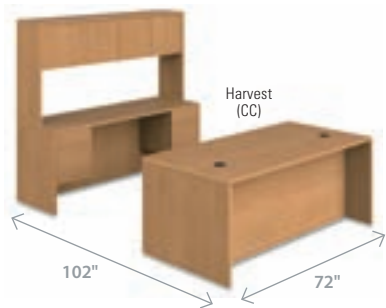

PREFERRED SETTINGS

PREFERRED SETTING 1 **3,189.00**

Qty.	Item No.	Description
1	HON-10593CC	<b>72" Rectangle Top Double Pedestal Desk</b>
1	HON-10543CC	<b>72" Credenza with Kneespace</b>
1	HON-10534CC	<b>72" Stack-on Storage</b>

PREFERRED SETTING 2 **3,863.00**

Qty.	Item No.	Description
1	HON-10595NN	<b>Bow Top Double Pedestal Desk</b>
1	HON-10563NN	<b>Lateral File</b>
1	HON-105291NN	<b>Storage Cabinet with Doors</b>
2	HON-105292NN	<b>Bookcase Hutch</b>