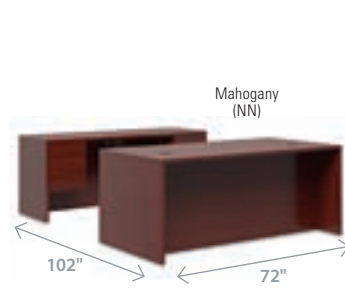

PREFERRED SETTINGS

PREFERRED SETTING 1 **3,189.00**

Qty.	Item No.	Description
1	HON-10593CC	<b>72" Rectangle Top Double Pedestal Desk</b>
1	HON-10543CC	<b>72" Credenza with Kneespace</b>
1	HON-10534CC	<b>72" Stack-on Storage</b>

PREFERRED SETTING 2 **3,863.00**

Qty.	Item No.	Description
1	HON-10595NN	<b>Bow Top Double Pedestal Desk</b>
1	HON-10563NN	<b>Lateral File</b>
1	HON-105291NN	<b>Storage Cabinet with Doors</b>
2	HON-105292NN	<b>Bookcase Hutch</b>

PREFERRED SETTING 3 **2,317.00**

Qty.	Item No.	Description
1	HON-10593NN	<b>Rectangle Top Double Pedestal Desk</b>
1	HON-10543NN	<b>Credenza with Kneespace</b>

SETTING COMPONENTS Build your own configuration. Mix-and-match components are sold below.