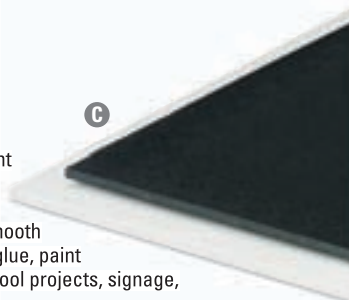

877-816-8767

A Premium Foam Display Board Give your presentations the professional edge. Perfect for school projects and business presentations. Lightweight foam display board is sturdy and self standing. Smooth surface works great with paints, markers, glue and more. Folds to 36" x 24".

ID No.	Size (W x H)	Color	Qty.	Unit	Price
1 EPI-902091	48" x 36"	Black Surface/Black Core	12	CT	256.20
2 EPI-902090	48" x 36"	White Surface/White Core	12	CT	229.68

B Single Ply Corrugated Display Board Great for science fairs, school projects and business presentations. Sturdy corrugate display board is tri-fold and self standing. Smooth surface is perfect for paint, markers, glue and other embellishments. Folds to 36" x 24".

ID No.	Size (W x H)	Color	Qty.	Unit	Price
3 EPI-730-300	48" x 36"	White	25	CT	113.25

C Foam Board Strong, lightweight and rigid with a 3/16" polystyrene CFC-free core that springs back to original thickness when cut. Smooth surface accepts screen printing, glue, paint or markers. Perfect for crafts, school projects, signage, framing and mounting.

D White Foam Board Pre-cut sheets are uniform and even in size! Lightweight but strong and rigid to resist denting and crushing. Resilient polystyrene core bounces back after cutting to keep the board uniform edge to edge. The smooth surface satisfies a wide range of media including markers and paint. Perfect for crafts, school projects, framing and mounting.