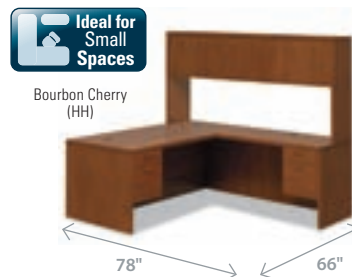

PREFERRED SETTINGS

PREFERRED SETTING 1 **3,848.00**

PREFERRED SETTING 2 **3,982.00**

PREFERRED SETTING 3 **3,220.00**

Qty.	Item No.	Description
1	HON-11585RABHH	72" Right Pedestal Desk
1	HON-11570AXHH	Bridge
1	HON-11546LABHH	Left Pedestal Credenza
1	HON-11534AXHH	72" Stack-on Storage