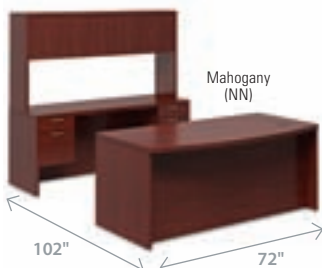

PREFERRED SETTINGS

PREFERRED SETTING 1 **3,848.00**

PREFERRED SETTING 2 **3,982.00**

PREFERRED SETTING 3 **3,220.00**

Qty.	Item No.	Description
1	HON-11585RABHH	72" Right Pedestal Desk
1	HON-11570AXHH	Bridge
1	HON-11546LABHH	Left Pedestal Credenza
1	HON-11534AXHH	72" Stack-on Storage