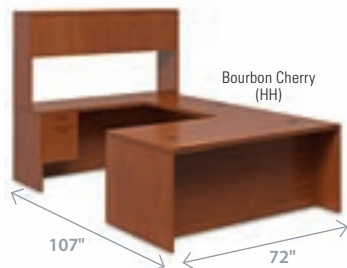

PREFERRED SETTINGS

PREFERRED SETTING 1 **3,848.00**

PREFERRED SETTING 2 **3,982.00**

PREFERRED SETTING 3 **3,220.00**

Qty.	Item No.	Description
1	HON-11585RABHH	72" Right Pedestal Desk
1	HON-11570AXHH	Bridge
1	HON-11546LABHH	Left Pedestal Credenza
1	HON-11534AXHH	72" Stack-on Storage