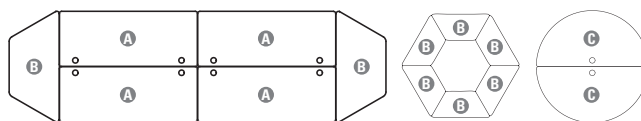

Valencia Series Training/Meeting Room Tables

Large tables provide hours of comfort during meetings or training sessions yet flip down and nest neatly for compact storage.

- Durable woodgrain laminate is water-, scratch- and dent-resistant.
- Punched metal privacy panel.
- Heavy-gauge protective 3 mm PVC edge banding.
- Access grommets and wire troughs keep cables organized and neat.
- Ganging clips (included) firmly and easily secure tables together in any configuration.
- Manufacturer's five-year limited warranty.
- Meets or exceeds ANSI/BIFMA standards.