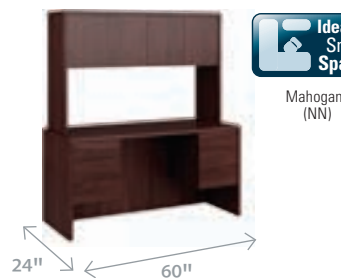

877-816-8767

PREFERRED SETTINGS

PREFERRED SETTING 1 **4,228.00**

Qty.	Item No.	Description
1	HON-10799NN	Double Pedestal Desk
1	HON-10741NN	Credenza with Kneespace
1	HON-10734NN	Stack-on Storage

PREFERRED SETTING 2 **3,066.00**

Qty.	Item No.	Description
1	HON-10787RJJ	Right Pedestal Desk
1	HON-10770JJ	Bridge
1	HON-10708LJJ	Left Pedestal Credenza

PREFERRED SETTING 3 **3,478.00**

Qty.	Item No.	Description
1	HON-10799JJ	Double Pedestal Desk
1	HON-10742JJ	Credenza with Doors

PREFERRED SETTING 4 **3,565.00**

Qty.	Item No.	Description
1	HON-10791CC	Double Pedestal Desk
1	HON-10743CC	Credenza with Kneespace
1	HON-10734CC	Stack-on Storage

PREFERRED SETTING 5 **4,778.00**

Qty.	Item No.	Description
1	HON-10783RJJ	Right Pedestal Desk
1	HON-10716LJJ	Left Pedestal Return