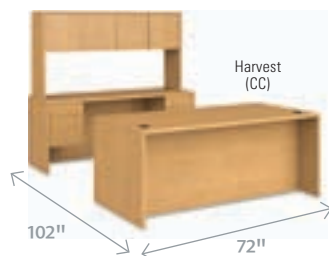

877-816-8767

PREFERRED SETTINGS

PREFERRED SETTING 1 **4,228.00**

Qty.	Item No.	Description
1	HON-10799NN	Double Pedestal Desk
1	HON-10741NN	Credenza with Kneespace
1	HON-10734NN	Stack-on Storage

PREFERRED SETTING 2 **3,066.00**

Qty.	Item No.	Description
1	HON-10787RJJ	Right Pedestal Desk
1	HON-10770JJ	Bridge
1	HON-10708LJJ	Left Pedestal Credenza

PREFERRED SETTING 3 **3,478.00**

Qty.	Item No.	Description
1	HON-10799JJ	Double Pedestal Desk
1	HON-10742JJ	Credenza with Doors