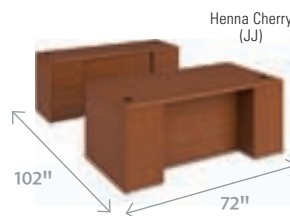

877-816-8767

PREFERRED SETTINGS

PREFERRED SETTING 1 **4,228.00**

Qty.	Item No.	Description
1	HON-10799NN	Double Pedestal Desk
1	HON-10741NN	Credenza with Kneespace
1	HON-10734NN	Stack-on Storage

PREFERRED SETTING 2 **3,066.00**

Qty.	Item No.	Description
1	HON-10787RJJ	Right Pedestal Desk
1	HON-10770JJ	Bridge
1	HON-10708LJJ	Left Pedestal Credenza

PREFERRED SETTING 3 **3,478.00**

Qty.	Item No.	Description
1	HON-10799JJ	Double Pedestal Desk
1	HON-10742JJ	Credenza with Doors