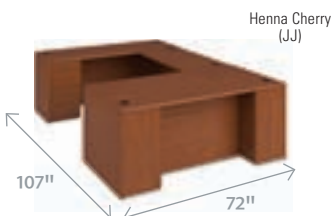

877-816-8767

PREFERRED SETTINGS

PREFERRED SETTING 1 **4,228.00**

Qty.	Item No.	Description
1	HON-10799NN	Double Pedestal Desk
1	HON-10741NN	Credenza with Kneespace
1	HON-10734NN	Stack-on Storage

PREFERRED SETTING 2 **3,066.00**

Qty.	Item No.	Description
1	HON-10787RJJ	Right Pedestal Desk
1	HON-10770JJ	Bridge
1	HON-10708LJJ	Left Pedestal Credenza

PREFERRED SETTING 3 **3,478.00**

Qty.	Item No.	Description
1	HON-10799JJ	Double Pedestal Desk
1	HON-10742JJ	Credenza with Doors