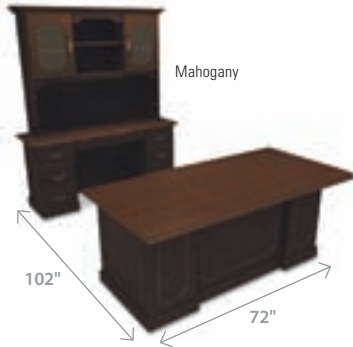

PREFERRED SETTINGS

PREFERRED SETTING 1 **5,650.00**

Qty.	Item No.	Description
1	DMI-7350-36	72" Double Pedestal Desk
1	DMI-7350-21	Kneespace Credenza
1	DMI-7350-47	60" Hutch

Qty.	Item No.	Description
1	DMI-7350-580	Single Pedestal Desk
1	DMI-7350-59	U Bridge
1	DMI-7350-581	Corner Credenza
1	DMI-7350-62	66" Hutch

Qty.	Item No.	Description
1	DMI-7350-88	Table Desk
1	DMI-7350-21	Kneespace Credenza
1	DMI-7350-47	60" Hutch

SETTING COMPONENTS Build your own configuration. Mix-and-match components are sold below.