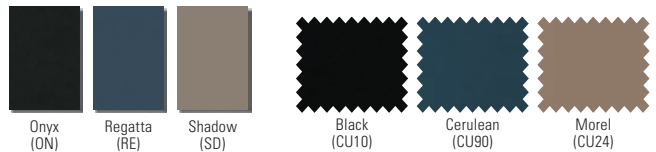

ID No.	Color	Qty.	Shpg. Wt.	Unit	Price
A High-Density Stacking Chair					
Stacks up to 12 high. Overall: 21" × 23" × 32¼".					
1	HON-MS101ON Onyx/Chrome	4	68 lbs.	Carton	704.00
2	HON-MS101RE Regatta/Chrome	4	68 lbs.	Carton	704.00
3	HON-MS101SD Shadow/Chrome	4	68 lbs.	Carton	704.00
B Four-Leg Stacking Chair					
Stacks up to six high. Overall: 21" × 23" × 32¼".					
Fabric Upholstered Seat					
4	HON-MG201CU10 Onyx/Black/Platinum	2	40 lbs.	Carton	591.00
5	HON-MG201CU90 Regatta/Cerulean/Platinum	2	40 lbs.	Carton	591.00
6	HON-MG201CU24 Shadow/Morel/Platinum	2	40 lbs.	Carton	591.00
Plastic Seat					
7	HON-MG101ON Onyx/Platinum	2	26 lbs.	Carton	477.00
C Nesting/Stacking Flex-Back Chair					
Stackable up to four high. Overall: 26¾" × 23½" × 34".					
8	HON-MN202ONCU10 Black/Onyx/Black	1	26 lbs.	Each	561.00
9	HON-MN212ONCU10 Black/Platinum	1	26 lbs.	Each	561.00
10	HON-MN202SDCU24 Morel/Black	1	26 lbs.	Each	561.00
Cart					
Holds up to 40 Motivate® high-density stacking chairs. 21¾" × 34¼" × 36¾".					
11	HON-MSCART Black		40 lbs.	Each	395.00