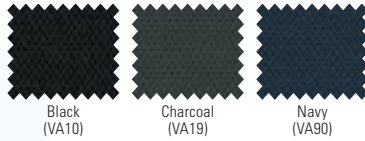

VL600 & VL220 SERIES

basyx
by HON

VL600 Series Task Chairs

Fully functional seating that provides total ergonomic support.

- Various controls accommodate each user's needs.
- Sturdy textured frame offers strength and stability.
- Easy-care fabric upholstery.
- Five-star base with caster for easy mobility.
- Supports up to 250 lbs.
- basyx by HON Five-Year Limited Warranty.

ID No.	Color	Shpg. Wt.	Unit	Price
Ⓐ VL630 High Performance High-Back Task Chair				
The ultimate in customization. VL630 offers ratcheting height-adjustable back, height- and width-adjustable arms that twist in and out and multi-paddle control mechanism. Functional seating that's up to any task, including computing. Designed with user comfort in mind. Seat: 20½" × 20½". Back: 20" × 26½". Overall height: 41½" to 45".				
① ② ④ ⑩				
1	BSX-VL630VA10 • Black	51 lbs.	Each	~~491.00~~
2	BSX-VL630VA19 • Charcoal	51 lbs.	Each	~~491.00~~
3	BSX-VL630VA90 • Navy	51 lbs.	Each	~~491.00~~
Ⓑ VL610 Light Duty Task Chair				
An everyday, durable, light-duty task chair that works hard everywhere. Seat: 17¾" × 16¾". Back: 22" × 18". Overall height: 33" to 37½".				
① ③				
4	BSX-VL610VA10 • Black	21 lbs.	Each	~~160.00~~
5	BSX-VL610VA19 • Charcoal	21 lbs.	Each	~~160.00~~
6	BSX-VL610VA90 • Navy	21 lbs.	Each	~~160.00~~