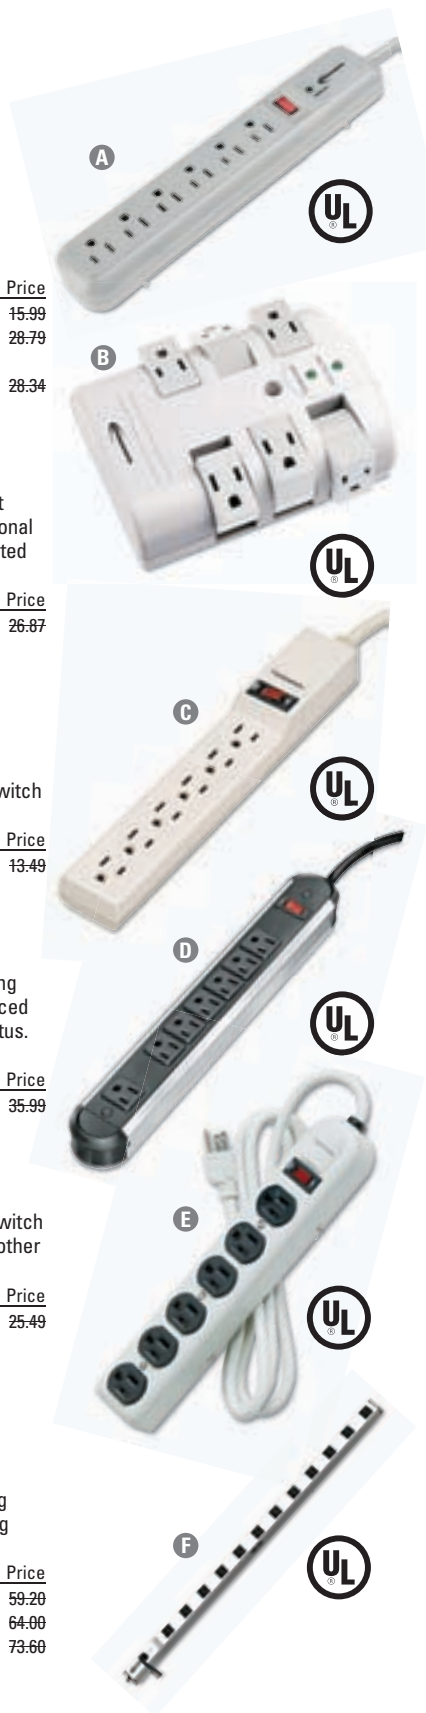

ID No.	Outlets	Cord Length	Color	Unit	Price
5 FEL-99000 *	6	4 ft	Platinum	EA	13.49

* UL Approved.

D Seven-Outlet Metal Power Strip Sleek, two-tone design adds a modern touch to any office. Metal housing provides excellent performance for heavy-duty applications. 90° outlet orientation with one transformer spaced outlet. Grounded plug and outlets ensure peace of mind. Vivid lighted on/off switch clearly shows power status. Manufacturer's limited one-year warranty.

ID No.	Outlets	Cord Length	Color	Unit	Price
6 FEL-99089 *	7	12 ft	Black/Silver	EA	35.99

* UL Approved.

E Six-Outlet Metal Power Strip Rugged steel housing is ideal for heavy-duty applications. Lighted on/off switch clearly displays power status. 90° outlet orientation accommodates AC adapters, leaving plenty of room for other plugs. Grounded plug and outlets. Manufacturer's limited one-year warranty.

ID No.	Outlets	Cord Length	Color	Unit	Price
7 FEL-99027 *	6	6 ft	Platinum	EA	25.49

* UL/cUL Approved.

F Multiple Outlet Power Strip Multiple outlets wherever you need them. Lighted power switch with locking transparent cover prevents accidental shutoff. All-metal extruded aluminum housing stands up to demanding environments. Manufacturer's limited lifetime warranty.

ID No.	Outlets	Cord Length	Color	Unit	Price
8 TRP-PS2408 *	8	15 ft	Silver	EA	59.29
9 TRP-PS3612 *	12	15 ft	Silver	EA	64.09
10 TRP-PS4816 *	16	15 ft	Silver	EA	73.69

* TRP-PS2408—UL 1363; cUL; RoHS.
TRP-PS3612, TRP-PS4816—cUL; RoHS.