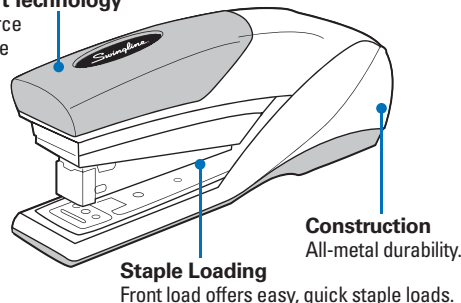

- Capacity: Choose a desk stapler for everyday use with a capacity (from 15 up to 70 sheets) that fits your needs.
- Look for styles and colors to fit your décor.

PORTABLE STAPLERS

- Smaller size staplers fit in purse or briefcase.

Reduced-Effort Technology

Requires less force to push the staple through a stack of paper.

Staple Loading
Front load offers easy, quick staple loads.

Construction
All-metal durability.

14-GR-L-EVL

Prices subject to change without notice. Visit our website for the latest pricing and product information.