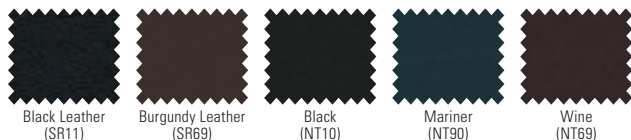

ID No.	Color	Shpg. Wt.	Unit	Price
<b>A Leather Executive High-Back Swivel/Tilt Chair</b>				
Seat: 22" × 18½". Back: 22" × 25". Overall height: 42" to 46½".				
① ④				
<b>Leather</b>				
1	HON-2091SR11T	Black	57 lbs.	Each 616.00
2	HON-2091SR69T	Burgundy	57 lbs.	Each 616.00
<b>B Executive High-Back Swivel/Tilt Chair</b>				
Seat: 22" × 18½". Back: 22" × 25". Overall height: 42" to 46½".				
① ④				
<b>Fabric</b> —Fabric features Nano-Tex <sup>®</sup> for superior stain resistance.				
3	HON-2091NT10T	Black	57 lbs.	Each 512.00
4	HON-2091NT90T	Mariner	57 lbs.	Each 512.00
5	HON-2091NT69T	Wine	57 lbs.	Each 512.00
<b>C Leather Managerial Mid-Back Swivel/Tilt Chair</b>				
Seat: 22" × 18½". Back: 22" × 19½". Overall height: 37¼" to 41¾".				
① ④				
<b>Leather</b>				
6	HON-2092SR11T	Black	54 lbs.	Each 599.00
7	HON-2092SR69T	Burgundy	54 lbs.	Each 599.00
<b>D Managerial Mid-Back Swivel/Tilt Chair</b>				
Seat: 22" × 18½". Back: 22" × 19½". Overall height: 37¼" to 41¾".				
① ④				
<b>Fabric</b> —Fabric features Nano-Tex <sup>®</sup> for superior stain resistance.				
8	HON-2092NT10T	Black	54 lbs.	Each 489.00
9	HON-2092NT90T	Mariner	54 lbs.	Each 489.00
10	HON-2092NT69T	Wine	54 lbs.	Each 489.00
<b>E Guest Arm Chair</b>				
Seat: 20¾" × 19". Back: 21½" × 19¼". Overall height: 36".				
<b>Leather</b>				
11	HON-2093SR11T	Black	38 lbs.	Each 547.00
12	HON-2093SR69T	Burgundy	38 lbs.	Each 547.00
<b>Fabric</b> —Fabric features Nano-Tex <sup>®</sup> for superior stain resistance.				
13	HON-2093NT10T	Black	38 lbs.	Each 397.00