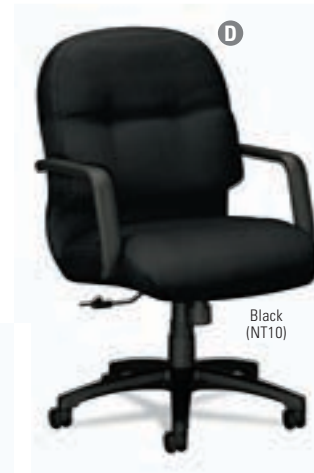

For more information on additional chair features see pages 86-87.

1 Pneumatic Seat Height Adjustment
4 Tilt Tension/Tilt Lock

Casters supplied with the chairs on these pages are not suitable for all floor types. Alternative casters are available to meet your specific needs.

14-GR-L-EVL