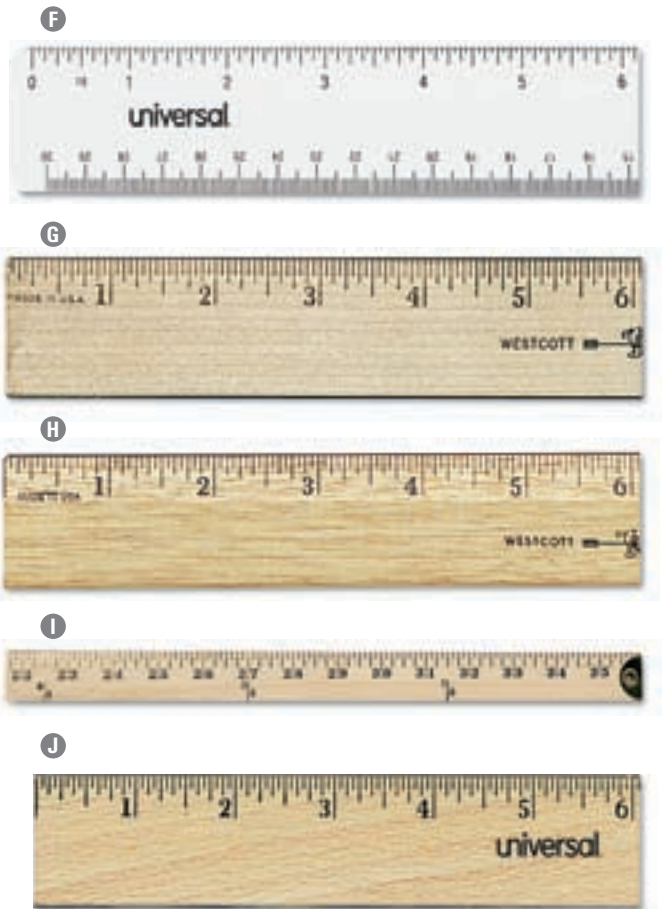

universal.

F Clear Plastic Ruler Offers a clear view of documents. Standard scale on one edge and metric on the other.

ID No.	Length	Standard/Metric	Unit	Price
7 UNV-59022	12"	$\frac{1}{16}$" / Centimeters; Millimeters	EA	1.40

WESTCOTT
Since 1872

G Flat Wood Ruler Numerals and graduations are sharply delineated and checked for accuracy. Both edges are double brass. $1\frac{3}{8}$ " wide $\times$ $\frac{3}{32}$ " thick.

ID No.	Length	Standard/Metric	Unit	Price
8 ACM-05221	12"	$\frac{1}{16}$" / Centimeters; Millimeters	EA	2.15

H Beveled Wood Ruler Quality-crafted of kiln-dried lumber. Numerals and graduations are clearly delineated. Clear lacquer finish. Single brass edge. $1\frac{1}{16}$ " wide $\times$ $\frac{1}{4}$ " thick.

ID No.	Length	Unit	Price
9 ACM-05011	12"	EA	1.70

I Yardstick Has fully numerated graduations and flush-length design. Numerals and graduations are sharply delineated. Clear lacquer finish. Metal ends. Hang-up hole at each end.

ID No.	Length	Unit	Price
10 ACM-10425	36"	EA	5.55

universal.

J Flat Wood Ruler Great basic ruler with double metal edge. $1\frac{3}{8}$ " wide $\times$ $\frac{3}{32}$ " thick.

ID No.	Length	Unit	Price
11 UNV-59021	12"	EA	1.67

1406

[A GUIDE TO OUR ICONS]

See page two for more information

Call if You Don't See
What You Need

Contains At Least 10%
Total Recycled Content

Greener
Choices

New
Item

p1405

p1407