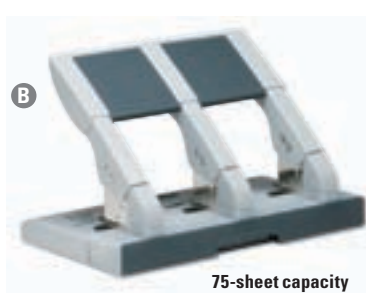

P PUNCHES

877-816-8767

160-sheet capacity

75-sheet capacity

40-sheet capacity

40-sheet capacity

40-sheet capacity

32-sheet capacity

Swingline

A Heavy-Duty High-Capacity Adjustable Two- to Three-Hole Punch Engineered to use 30% less force to punch than comparable heavy-duty punches. Ergonomically designed handle and one-touch adjustment disk for superior comfort, safety and ease of use. Easy-to-use chip tray. Includes three punch heads. Letter size. Metal construction. Antimicrobial product protection. Manufacturer's 180-day limited warranty.

ID No.	Sheet Capacity	Hole Size	No. of Holes	Color	Unit	Price
1 SWI-74650*	160	3/32"	2-3	Gray/Putty	EA	319.99

Also Consider:

ID No.	Description	Qty.	Unit	Price
2 SWI-74872	Replacement punch head, 3/32"	8	ST	74.70