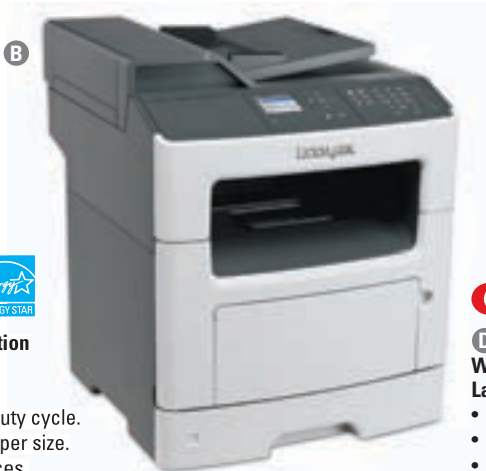

Also Consider:

ID No.	Description	Qty.	Unit	Price
7 CNM-2617B001	120 Black Toner	1	EA	219.00

LEXMARK

B MX310dn Multifunction Laser Printer

- 35 ppm BW
- 50,000 page monthly duty cycle.
- 8½" × 14" maximum paper size.
- Ethernet; USB interfaces.
- 2.4" Color LCD.
- Manufacturer's one-year exchange service, next business day warranty.

ID No.	Sheet Capacity	W × D × H	Shpg. Wt.	Unit	Price
3 LEX-35S5700	300	15¼ × 18½ × 18½	50 lbs.	EA	501.43

Also Consider:

ID No.	Description	Qty.	Unit	Price
4 LEX-60F1H00	60F1H00 Black Toner	1	EA	298.83