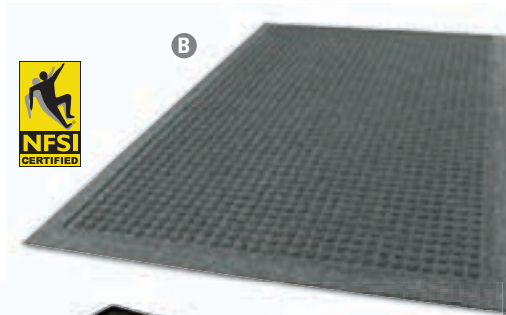

ID No.	Color	W x L	Qty.	Unit	Price
7 MLL-WG030514*	Brown	36" x 60"	1	EA	88.97
8 MLL-WG030504*	Charcoal	36" x 60"	1	EA	88.97
9 MLL-WG040614*	Brown	48" x 72"	1	EA	133.90
10 MLL-WG040604*	Charcoal	48" x 72"	1	EA	133.90
11 MLL-WG031014*	Brown	36" x 120"	1	EA	173.60
12 MLL-WG031004*	Charcoal	36" x 120"	1	EA	173.60

* NFSI Certified.

D Platinum Series Walk-Off Indoor Wiper Mat Your co-workers, customers and visitors will find style and performance at their footsteps. These floor mats feature bold, lustrous nylon carpeting and an all-rubber backing. Dust, moisture and grime are stopped at the door. The reinforced border edges increase strength and durability. The innovative backing allows mat to lie flat at edges to ensure stability and help reduce risk of tripping. Manufacturer's limited two-year warranty.

ID No.	Color	W x L	Qty.	Unit	Price
13 MLL-94030535*	Black	36" x 60"	1	EA	82.03
14 MLL-94040635*	Black	48" x 72"	1	EA	109.37

* NFSI Certified.

E Golden Series Dual Rib Indoor Wiper Mats Save yourself unnecessary cleanup. Ribbed polypropylene carpeting captures dirt and moisture on contact and then keeps them in the mat—and off of other areas in your building. Features chemical-resistant vinyl backing. Manufacturer's limited one-year warranty.

ID No.	Color	W x L	Qty.	Unit	Price
15 MLL-64030530	Charcoal	36" x 60"	1	EA	68.36
16 MLL-64040630	Charcoal	48" x 72"	1	EA	95.70

14-GR-L-EVL

Prices subject to change without notice. Visit our website for the latest pricing and product information.

1125