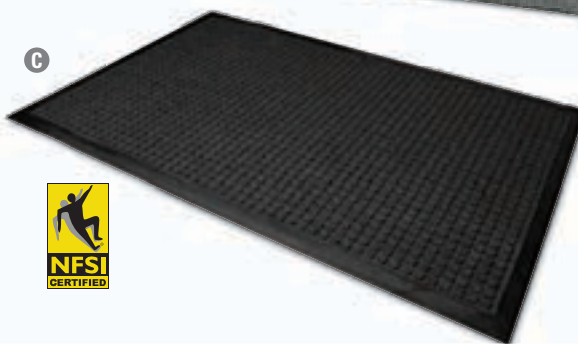

ID No.	Color	W x L	Qty.	Unit	Price
7 MLL-WG030514*	Brown	36" x 60"	1	EA	88.97
8 MLL-WG030504*	Charcoal	36" x 60"	1	EA	88.97
9 MLL-WG040614*	Brown	48" x 72"	1	EA	133.90
10 MLL-WG040604*	Charcoal	48" x 72"	1	EA	133.90
11 MLL-WG031014*	Brown	36" x 120"	1	EA	173.60
12 MLL-WG031004*	Charcoal	36" x 120"	1	EA	173.60

* NFSI Certified.

D Platinum Series Walk-Off Indoor Wiper Mat Your co-workers, customers and visitors will find style and performance at their footsteps. These floor mats feature bold, lustrous nylon carpeting and an all-rubber backing. Dust, moisture and grime are stopped at the door. The reinforced border edges increase strength and durability. The innovative backing allows mat to lie flat at edges to ensure stability and help reduce risk of tripping. Manufacturer's limited two-year warranty.

ID No.	Color	W x L	Qty.	Unit	Price
13 MLL-94030535*	Black	36" x 60"	1	EA	82.03
14 MLL-94040635*	Black	48" x 72"	1	EA	109.37

* NFSI Certified.

E Golden Series Dual Rib Indoor Wiper Mats Save yourself unnecessary cleanup. Ribbed polypropylene carpeting captures dirt and moisture on contact and then keeps them in the mat—and off of other areas in your building. Features chemical-resistant vinyl backing. Manufacturer's limited one-year warranty.

ID No.	Color	W x L	Qty.	Unit	Price
15 MLL-64030530	Charcoal	36" x 60"	1	EA	68.36
16 MLL-64040630	Charcoal	48" x 72"	1	EA	95.70

14-GR-L-EVL

Prices subject to change without notice. Visit our website for the latest pricing and product information.

1125