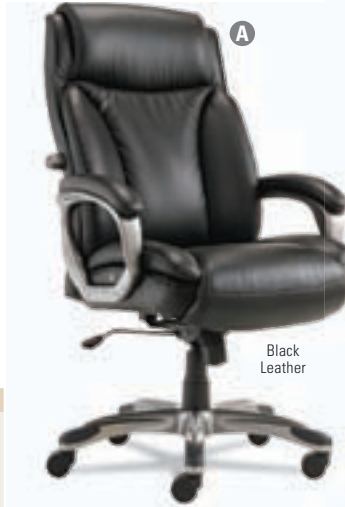

Black Leather