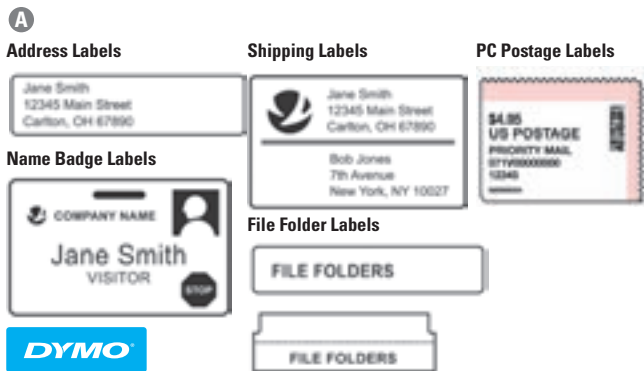

877-816-8767

Labels for PC Label Printers Create customized labels to fit your every need.

A Labels for LabelWriter® Label Printers Presents copy clearly. Easy to load and use.

ID No.	Size	Color	Description	Labels/Unit	Unit	Price
Address Labels						
1	DYM-30330	¾ × 2	White	Return Address	500 BX	18.00
2	DYM-30254	1½ × 3½	Clear	Address	260 BX	11.27
3	DYM-1785353 *	1½ × 3½	White	Address/High Capacity	2,100 BX	51.70
4	DYM-30252	1½ × 3½	White	Address	700 BX	28.20
5	DYM-30320	1½ × 3½	White	Address	520 BX	23.61
6	DYM-30251	1½ × 3½	White	Address	260 BX	12.80
7	DYM-30321	1½ × 3½	White	Address/Large	520 BX	25.96
Appointment Stock Labels —Capture important appointment or business contact information. Perforated paper stock for your label printer.						
8	DYM-30374	2 × 3½	White	Business/ Appointment Card	300 BX	23.51
File Folder Labels						
9	DYM-30376	¾ × 2	White	Hanging File Folder Tabs (½ cut)	260 BX	15.35
10	DYM-30277	¾ × 3/16	White	File Folder/2-UP	260 PK	11.27
11	DYM-30327	¾ × 3/16	White	File Folder/1-UP	260 BX	11.27
Media Labels						
12	DYM-30325	¾ × 5/8	White/Blue/Blue	VHS/Spine Labels	150 BX	15.35
13	DYM-30326	1½ × 3/10	White	VHS Top Labels	150 BX	15.35
14	DYM-30854	2¼" dia.	White	CD/DVD Labels	160 BX	15.35
15	DYM-30324	2¾ × 2	White	Multipurpose	320 BX	24.74
Multipurpose Labels						
16	DYM-30336	1 × 2½	White	Multipurpose	500 BX	22.49
17	DYM-30334	1¼ × 2¼	White	Multipurpose	1,000 PK	47.07
18	DYM-30370	2 × 2¾	White/White	Multipurpose	250 RL	24.23
Price Tag Labels						
19	DYM-30373	1½ × ¾	White/White	Price Tag	400 RL	29.43
Shipping Labels						
20	DYM-30323	2½ × 4	White	Shipping	220 BX	23.61
21	DYM-1785378* *	2¾ × 4	White	Shipping/High-Capacity	1,150 BX	51.70
22	DYM-30256	2¾ × 4	White	Shipping/Large	300 BX	28.20
23	DYM-1763982	2¾ × 4	White	Shipping/Permanent Polyester	250 RL	23.15
24	DYM-1744907 *	4 × 6	White	Shipping/Extra Large	220 RL	40.75
Shipping/PC Postage Labels						
25	DYM-30915	1½ × 1¼	White	Postage Stamps	200 RL	25.00
Name Badge Labels						
26	DYM-30911	2¼ × 4	White	Adhesive Time-Expiring Name Badge	250 BX	47.07
27	DYM-30857	2¼ × 4	White	Adhesive Name Badge w/Clip Hole	250 BX	24.74
28	DYM-30856	2½ × 4¾	White	Non-Adhesive Name Badge w/Clip Hole	250 BX	24.74