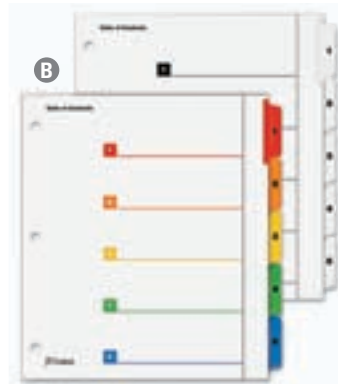

877-816-8767

A 100% Recycled OneStep® Printable Table of Contents and Dividers
Made with post-consumer recycled paper that was produced using wind-generated power. Customize index sets by printing onto the Table of Contents sheets. Matching, preprinted tabs on the divider sheets can be used in either vertical or landscape formats. Multicolored tab sets have coordinating, multicolored Table of Contents sheets. Easy-to-use, FREE online templates in your favorite software are available; details on packaging. Tabs and three hole-punched ring edges are reinforced to withstand heavy use. Laser- and inkjet-compatible. ♻️

ID No.	Tab Titles	Tab Color	Size	Sets	Unit	Price
1	CRD-70518 *	1-5	Multicolor	11 × 8½	1	EA 2.95
2	CRD-70818 *	1-8	Multicolor	11 × 8½	1	EA 4.45
3	CRD-71018 *	1-10	Multicolor	11 × 8½	1	EA 5.45
4	CRD-71218 *	1-12	Multicolor	11 × 8½	1	EA 5.95

* Contains 100% post-consumer recycled content, 100% total recycled content.

B OneStep® Extra Wide Printable Table of Contents and Dividers Create as many custom indexes as you need in just minutes, using your copier or printer. Dividers are extra wide to use with sheet protectors and collector pages. Mylar® reinforced tabs and content sheet. No measuring or setup is needed.

C OneStep® Printable Table of Contents and Dividers Instantly create custom index sets by printing onto the Table of Contents sheets. Matching, preprinted tabs on the divider sheets can be used in either vertical or landscape formats. Multicolored tab sets have coordinating, multicolored Table of Contents sheets. Easy-to-use, FREE online templates in your favorite software are available; details on packaging. Tabs and ring edges are reinforced to withstand heavy use. Laser- and inkjet-compatible.