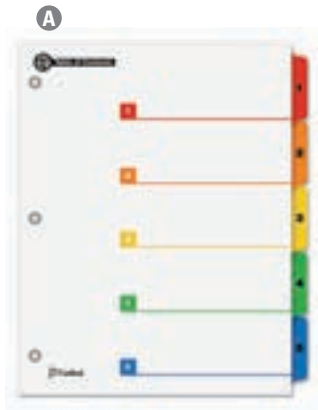

877-816-8767

A 100% Recycled OneStep® Printable Table of Contents and Dividers
Made with post-consumer recycled paper that was produced using wind-generated power. Customize index sets by printing onto the Table of Contents sheets. Matching, preprinted tabs on the divider sheets can be used in either vertical or landscape formats. Multicolored tab sets have coordinating, multicolored Table of Contents sheets. Easy-to-use, FREE online templates in your favorite software are available; details on packaging. Tabs and three hole-punched ring edges are reinforced to withstand heavy use. Laser- and inkjet-compatible. ♻️

ID No.	Tab Titles	Tab Color	Size	Sets	Unit	Price
1	CRD-70518 *	1-5	Multicolor	11 × 8½	1	EA 2.95
2	CRD-70818 *	1-8	Multicolor	11 × 8½	1	EA 4.45
3	CRD-71018 *	1-10	Multicolor	11 × 8½	1	EA 5.45
4	CRD-71218 *	1-12	Multicolor	11 × 8½	1	EA 5.95

* Contains 100% post-consumer recycled content, 100% total recycled content.

B OneStep® Extra Wide Printable Table of Contents and Dividers Create as many custom indexes as you need in just minutes, using your copier or printer. Dividers are extra wide to use with sheet protectors and collector pages. Mylar® reinforced tabs and content sheet. No measuring or setup is needed.

C OneStep® Printable Table of Contents and Dividers Instantly create custom index sets by printing onto the Table of Contents sheets. Matching, preprinted tabs on the divider sheets can be used in either vertical or landscape formats. Multicolored tab sets have coordinating, multicolored Table of Contents sheets. Easy-to-use, FREE online templates in your favorite software are available; details on packaging. Tabs and ring edges are reinforced to withstand heavy use. Laser- and inkjet-compatible.