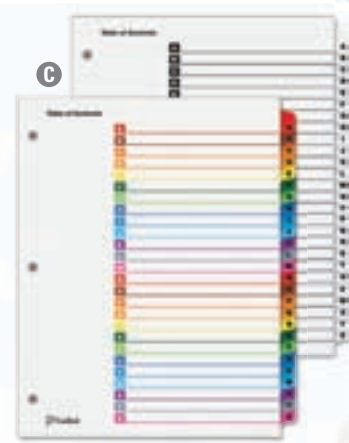

877-816-8767

A 100% Recycled OneStep® Printable Table of Contents and Dividers
Made with post-consumer recycled paper that was produced using wind-generated power. Customize index sets by printing onto the Table of Contents sheets. Matching, preprinted tabs on the divider sheets can be used in either vertical or landscape formats. Multicolored tab sets have coordinating, multicolored Table of Contents sheets. Easy-to-use, FREE online templates in your favorite software are available; details on packaging. Tabs and three hole-punched ring edges are reinforced to withstand heavy use. Laser- and inkjet-compatible. ♻️

ID No.	Tab Titles	Tab Color	Size	Sets	Unit	Price
1	CRD-70518 *	1-5	Multicolor	11 × 8½	1	EA 2.95
2	CRD-70818 *	1-8	Multicolor	11 × 8½	1	EA 4.45
3	CRD-71018 *	1-10	Multicolor	11 × 8½	1	EA 5.45
4	CRD-71218 *	1-12	Multicolor	11 × 8½	1	EA 5.95

* Contains 100% post-consumer recycled content, 100% total recycled content.

B OneStep® Extra Wide Printable Table of Contents and Dividers Create as many custom indexes as you need in just minutes, using your copier or printer. Dividers are extra wide to use with sheet protectors and collector pages. Mylar® reinforced tabs and content sheet. No measuring or setup is needed.

C OneStep® Printable Table of Contents and Dividers Instantly create custom index sets by printing onto the Table of Contents sheets. Matching, preprinted tabs on the divider sheets can be used in either vertical or landscape formats. Multicolored tab sets have coordinating, multicolored Table of Contents sheets. Easy-to-use, FREE online templates in your favorite software are available; details on packaging. Tabs and ring edges are reinforced to withstand heavy use. Laser- and inkjet-compatible.