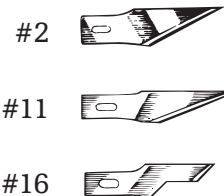

new

Blade styles for knives sold on this page.